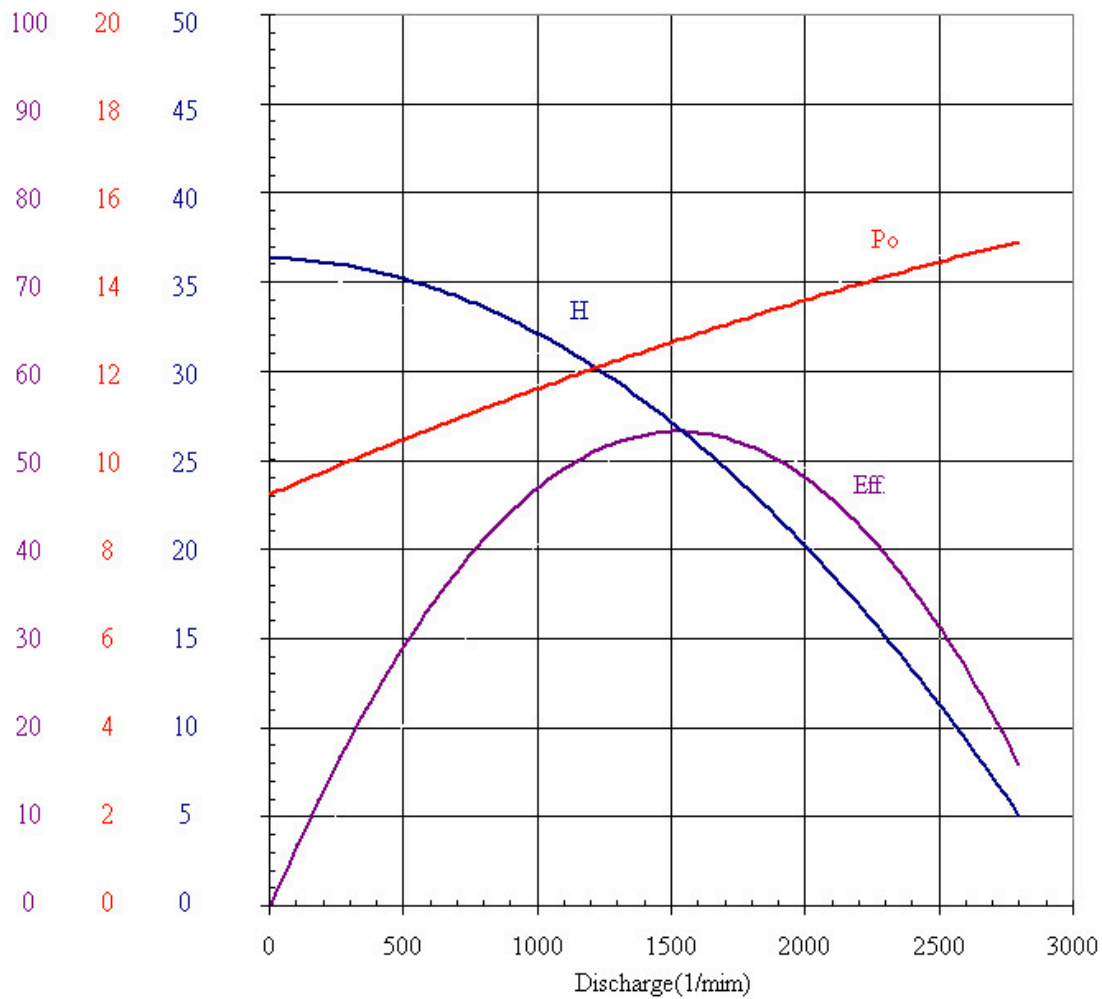

# 150KZN(H) 4-150

<b>Model</b>	150KZN(H) 4-150	<b>Kw</b>	15
<b>Voltage</b>	400-550VAC	<b>RPM</b>	1450
<b>Discharge size</b>	6"/150mm		
<b>Max Head (m)</b>	36	<b>Max Flow</b>	2500l/min
<b>Best Efficiency point</b>	1500l/min@27m		
<b>Maximum Solids <math>\varnothing</math></b>	35mm		
<b>Weight (kg)</b>	265	<b>Frequency</b>	50HZ

PUMP Performance Curve

Effic- Shaft Manom-  
ient Output etric  
% Po(KW) H (M)

**HCP Pumps SA**  
[www.hcppumps.co.za](http://www.hcppumps.co.za)  
 T: +27 11 452 8116/7